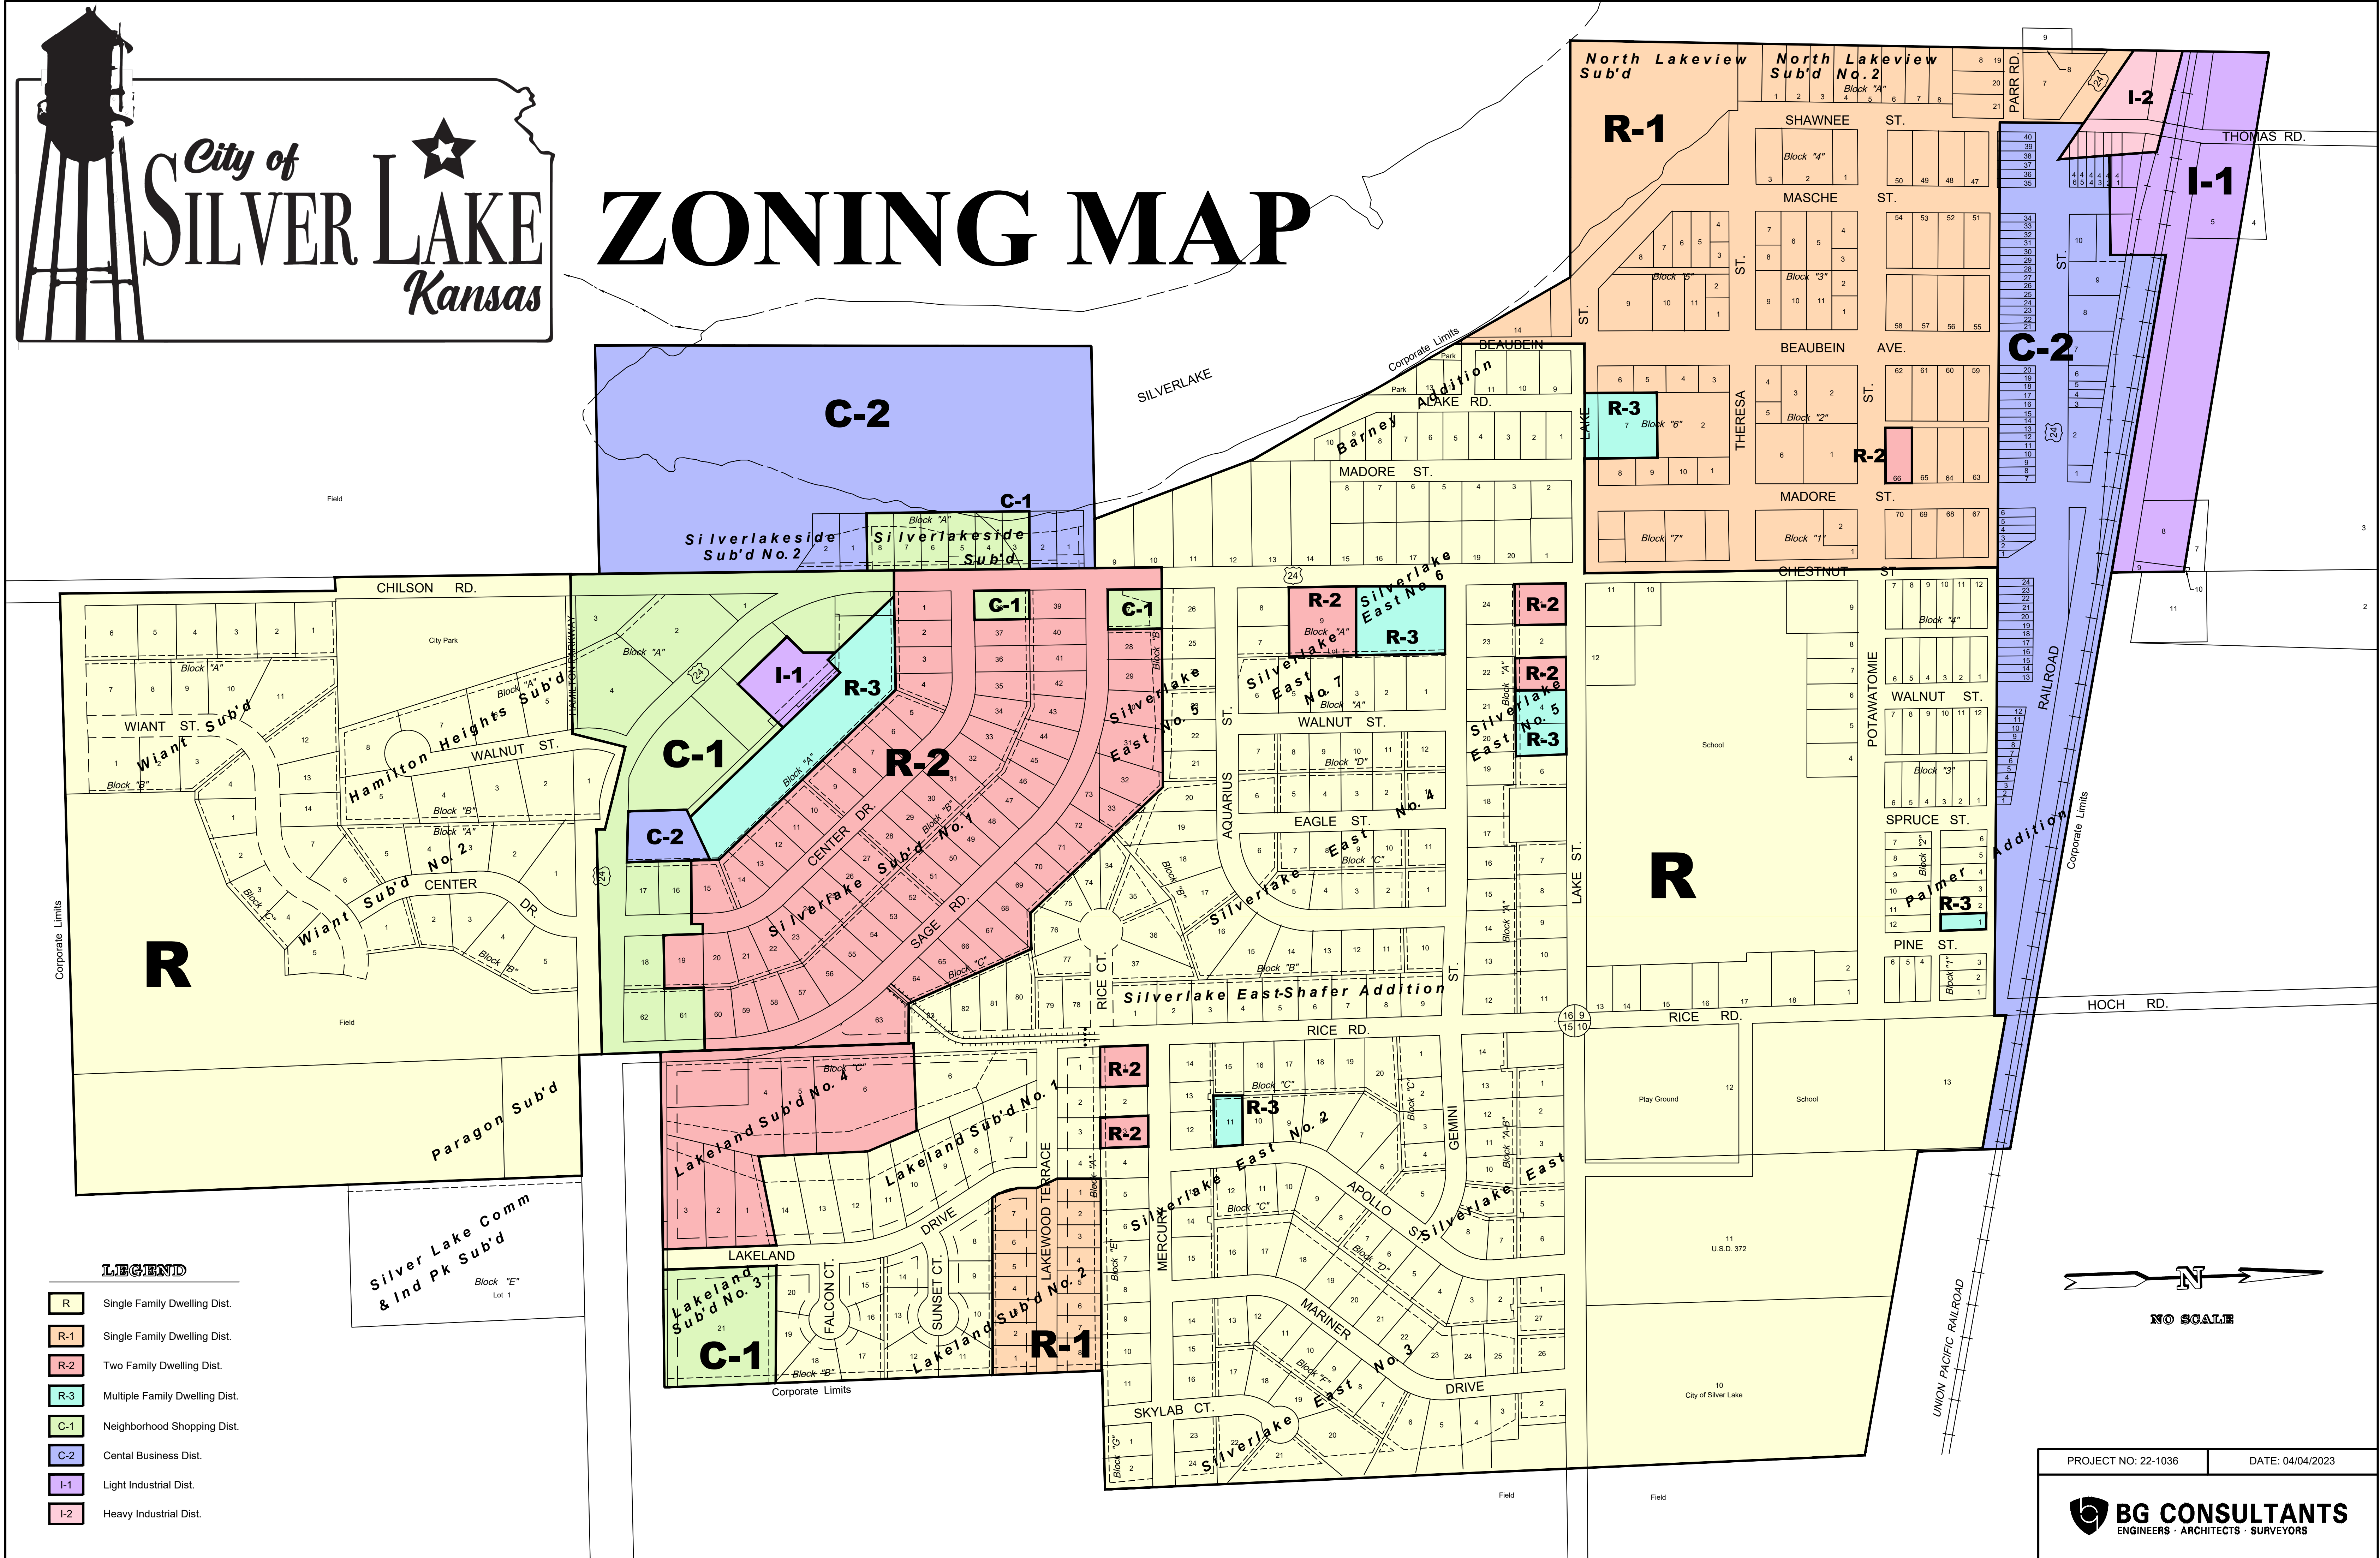

ZONING MAP

LEGEND

- R Single Family Dwelling Dist.
- R-1 Single Family Dwelling Dist.
- R-2 Two Family Dwelling Dist.
- R-3 Multiple Family Dwelling Dist.
- C-1 Neighborhood Shopping Dist.
- C-2 Central Business Dist.
- I-1 Light Industrial Dist.
- I-2 Heavy Industrial Dist.

PROJECT NO: 22-1036 DATE: 04/04/2023